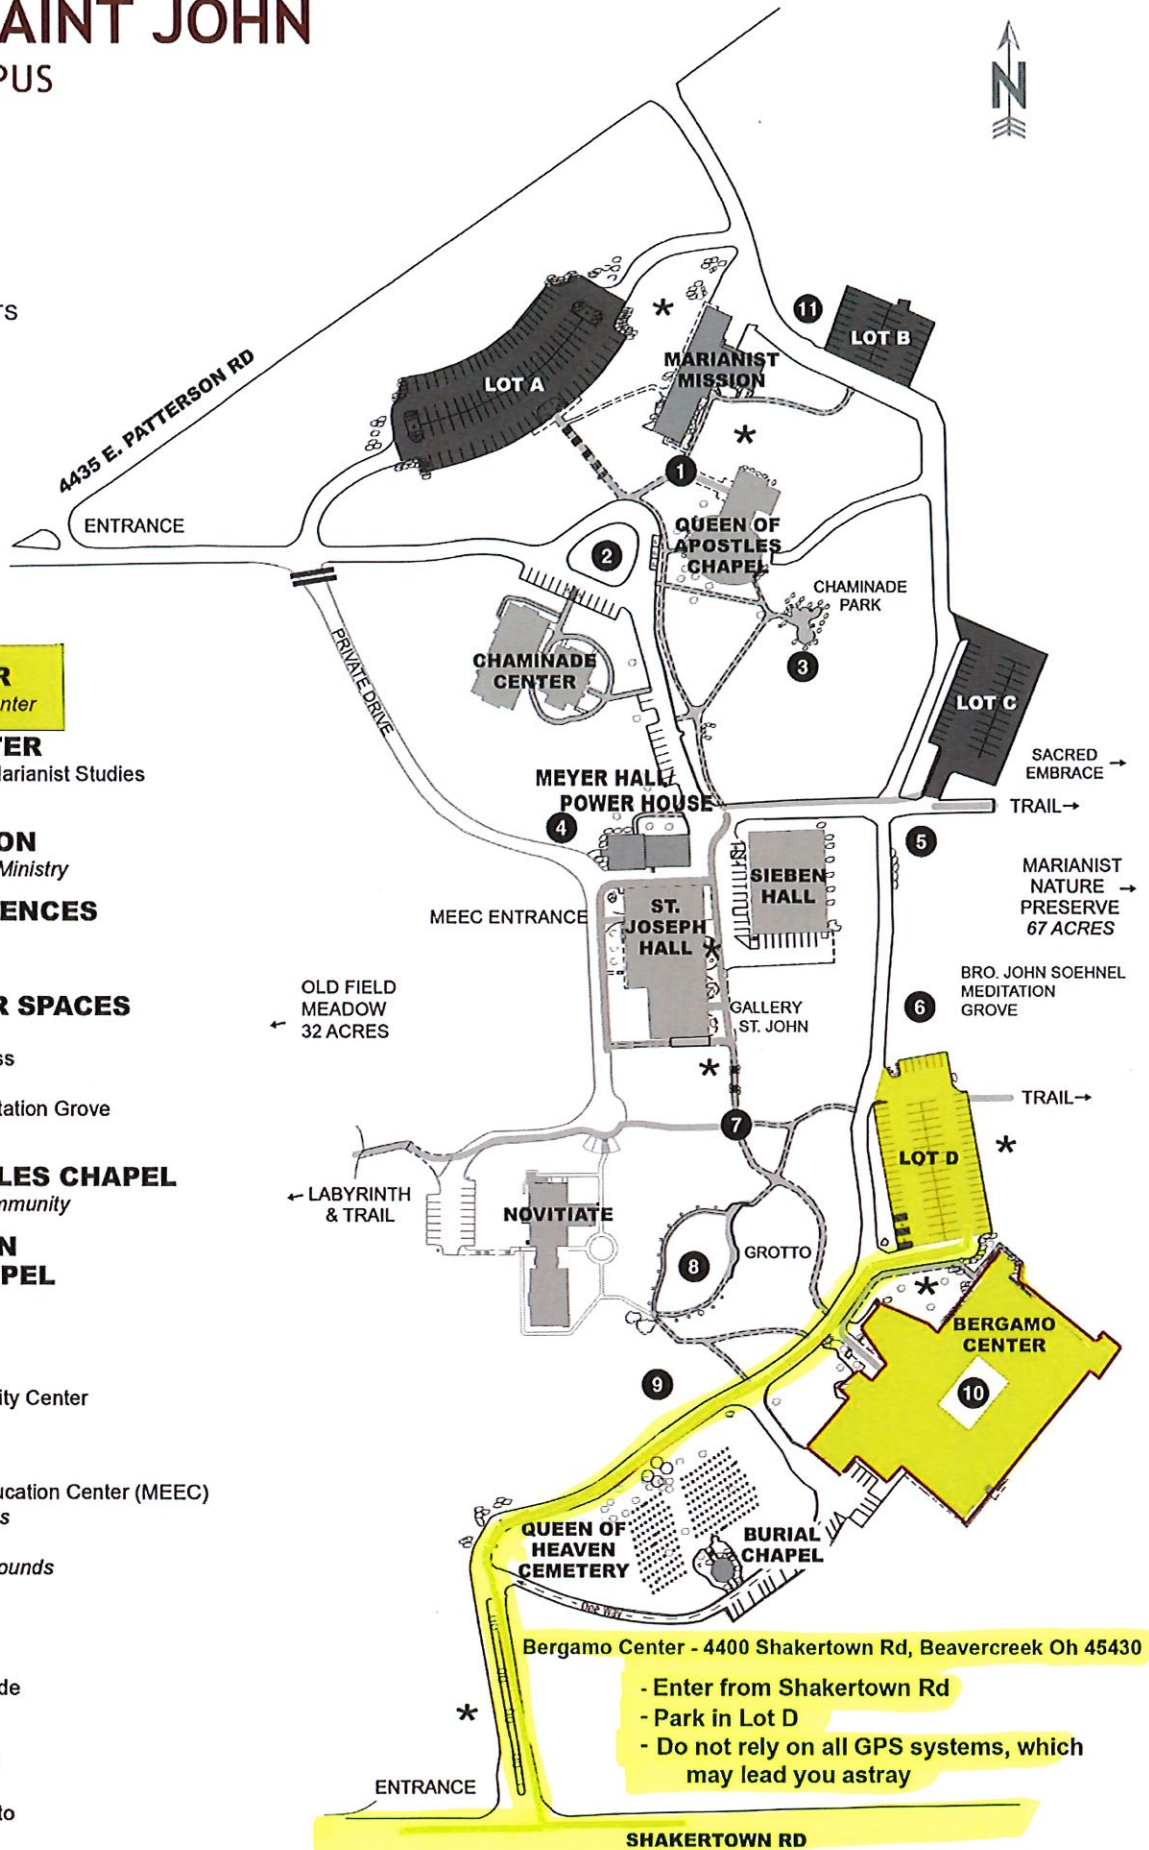

MOUNT SAINT JOHN

INTERIOR CAMPUS

MAP KEY:

-  VISITOR PARKING LOTS
-  BUILDINGS
-  WALKING PATHS

BERGAMO CENTER
Conference & Retreat Center

CHAMINADE CENTER
North American Center for Marianist Studies
Madeleine Room

MARIANIST MISSION
Prayer & Religious Card Ministry

MARIANIST RESIDENCES
Meyer Hall
Novitiate

OUTDOOR PRAYER SPACES
Chaminade Park
Grotto & Stations of the Cross
Labyrinth
Bro. John Soehnel SM Meditation Grove
Sacred Embrace

- SCULPTURES**
- ① St. John the Evangelist
 - ② Our Lady of the Pillar
 - ③ Blessed William Chaminade
 - ④ St. Joseph
 - ⑤ Sacred Heart of Jesus
 - ⑥ Our Lady of the Eucharist
 - ⑦ St. Joseph the Worker
 - ⑧ Our Lady of Lourdes Grotto
 - ⑨ Our Lady of Grace
 - ⑩ Saint Pope John XXIII
 - ⑪ Sacred Heart of Jesus
 - ★ Bro. Mel Meyer, SM Sculptures

Bergamo Center - 4400 Shakertown Rd, Beavercreek Oh 45430

- Enter from Shakertown Rd
- Park in Lot D
- Do not rely on all GPS systems, which may lead you astray